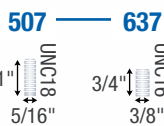

Eclipse

Features

- Strong glass filled nylon body
- Sleek stylish design
- Full thread guards available on all thermoplastic rubber wheel models
- Nut and bolt axle

Applications

- POP Displays
- Furniture
- Utility Carts
- Store Fixtures
- Seating
- Medical Equipment

Options

- **Brake:** Tread brake uniformly integrated into body design for smooth look and ease of activation. See below chart for model numbers.
- **RoHS Compliant:** available by special order, minimums may apply.
- **Stainless Steel Components:** available by special order; minimums apply.

Wheel Selection

Floor Protection¹	✓+	✓+	✓+
Non-Marking	✓+	✓+	✓+
Durability	✓+	✓+	✓+
Cushioned Ride	✓	✓	✓
Chemical Resistance	✓+	✓+	✓+

¹See page 48 for application details.

Socket Options

Shepherd has many solutions to help you mount your casters to your equipment quickly and easily. See pages 56-57 for more information.

Wheel Diameter (Inches)	Tread Width (Inches)	Mounting Height (Inches)	Swivel Radius (Inches)	Tread Type	Bearing Type	Dynamic Load (Pounds)	Swivel Base Model Number (Add fastening code)	Brake Base Model Number (Add fastening code)	Fastening Selection²	
3"	1"	4-5/16"	2-1/2"	Flat Black TPU	Delrin	120	PEC30___BK-TPU03(KK)	PEC30___BK-TPU03(KK)B	Threaded: 507, 637	
				Flat Grey TPU	Delrin	120	PEC30___GR-TPU03(GG)	PEC30___GR-TPU03(GG)B		
			Brake: 3-1/8"	Donut Black Urethane	Precision Ball	120	PEC30___BK-SKW31(KK)	PEC30___BK-SKW31(KK)B	Grip Ring: 211, 223	
4"	1"	5-3/8"	3-1/4"	Flat Black TPU	Delrin	125	PEC40___BK-TPU03(KK)	PEC40___BK-TPU03(KK)B	Threaded: 507, 637	
				Flat Grey TPU	Delrin	125	PEC40___GR-TPU03(GG)	PEC40___GR-TPU03(GG)B		Grip Ring: 211, 223

²To order, include blue fastener code in Base Model Number. Example: PEC30507BK-TPU03(KK)

Threaded

Grip Ring