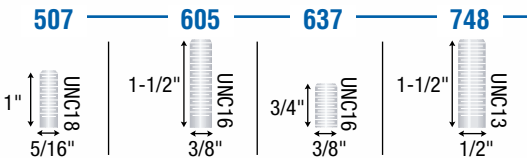

Wheel Diameter (Inches)	Mounting Height (Inches)	Swivel Radius (Inches)	Tread Width (In.)	Wheel Type	Finish Type	Dynamic Load (Pounds)	Free Swivel Model Number	Total Lock Model Number	Fastening Selection ²
3"	H. Kingpin: 4"	2-15/16"	15/16"	MonoTech	Bright Chrome	110	PRS30___BC-MNT33(KK)	PRT30___BC-MNT33(KK)	Hollow Kingpin: 406 Threaded: 507, 605, 637, 748 Grip Neck: 302 Round: 419 Grip Ring: 242, 222, 223, 211 Plate: 140
	Stem: 4-3/16"		13/16"	TPR Grey	Zinc Plated	110	PRS30___ZN-TPR03(GG)	PRT30___ZN-TPR03(GG)	
	Plate: 4-5/16"		13/16"	TPR Black	Black	110	PRS30___BK-TPR03(KK)	PRT30___BK-TPR03(KK)	
			15/16"	Vipor	Bright Chrome	120	PRS30___BC-VPR33(CK)	PRT30___BC-VPR33(CK)	

²To order, include blue fastener code in **Base Model Number**.
 Example: PRS30**507**BC-MNT33(KK)

Threaded Stem

Grip Neck

Grip Ring

Round

Top Plate

Hollow Kingpin

Choice of Bright Chrome, Black or Grey