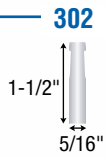

RS/RT Total Lock

Features

- Light duty total lock brake with matching swivel
- Fully heat treated
- Dual ball bearing raceways
- Matching thread guards standard on all models
- Precision bearing wheels standard in neoprene and vipor wheel models
- 5/16" nut and bolt axle

Applications

- Store fixtures
- Institutional Equipment
- Electronic Equipment
- Mobile carts
- Furniture
- Medical Equipment

Options

- **Total lock brake** locks both wheel and swivel action simultaneously.
- **Two position direction lock:** Special order only.
- **Bolt-In Stems:** A variety of stems can be attached to the kingpinless fastening #406. Contact factory for bolt-in stem options.

Wheel Selection

	Vipor	TPR Black	TPR Grey	MonoTech
Floor Protection¹	✓+	✓+	✓+	✓+
Non-Marking	✓+	✓+	✓+	✓+
Durability	✓+	✓	✓	✓+
Cushioned Ride	✓	✓	✓	✓+
Chemical Resistance	✓+	✓	✓	✓+

¹See page 48 for application details.

Note: Not all finishes are available with all wheel selections.

MonoTech Facts

1. Provides ultimate floor protection and a quiet, cushioned ride.
2. Rolls over obstacles with ease.
3. Will not flat spot and is excellent on any floor type.
4. Rejects floor debris, including metal shavings and glass.