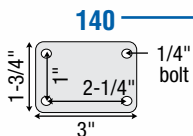

Wheel Diameter (Inches)	Mounting Height (Inches)	Swivel Radius (Inches)	Tread Width (In.)	Wheel Type	Finish Type	Dynamic Load (Pounds)	Free Swivel Model Number	Total Lock Model Number	Fastening Selection ²
3"	H. Kingpin: 4"	2-15/16"	15/16"	MonoTech	Bright Chrome	110	PRS30___BC-MNT33(KK)	PRT30___BC-MNT33(KK)	Hollow Kingpin: 406 Threaded: 507, 605, 637, 748 Grip Neck: 302 Round: 419 Grip Ring: 242, 222, 223, 211 Plate: 140
	Stem: 4-3/16"		13/16"	TPR Grey	Zinc Plated	110	PRS30___ZN-TPR03(GG)	PRT30___ZN-TPR03(GG)	
	Plate: 4-5/16"		13/16"	TPR Black	Black	110	PRS30___BK-TPR03(KK)	PRT30___BK-TPR03(KK)	
			15/16"	Vipor	Bright Chrome	120	PRS30___BC-VPR33(CK)	PRT30___BC-VPR33(CK)	

²To order, include blue fastener code in **Base Model Number**.
 Example: PRS30**507**BC-MNT33(KK)

Threaded Stem

Grip Neck

Grip Ring

Round

Top Plate

Hollow Kingpin

Choice of Bright Chrome, Black or Grey