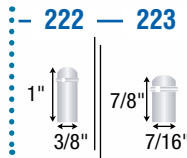

Wheel Diameter (Inches)	Mounting Height (Inches)	Swivel Radius (Inches)	Tread Width (In.)	Wheel Type	Finish Type	Dynamic Load (Pounds)	Free Swivel Model Number	Total Lock Model Number	Fastening Selection ²
3"	H. Kingpin: 4"	2-15/16"	15/16"	MonoTech	Bright Chrome	110	PRS30___BC-MNT33(KK)	PRT30___BC-MNT33(KK)	Hollow Kingpin: 406 Threaded: 507, 605, 637, 748 Grip Neck: 302 Round: 419 Grip Ring: 242, 222, 223, 211 Plate: 140
	Stem: 4-3/16"		13/16"	TPR Grey	Zinc Plated	110	PRS30___ZN-TPR03(GG)	PRT30___ZN-TPR03(GG)	
	Plate: 4-5/16"		13/16"	TPR Black	Black	110	PRS30___BK-TPR03(KK)	PRT30___BK-TPR03(KK)	
			15/16"	Vipor	Bright Chrome	120	PRS30___BC-VPR33(CK)	PRT30___BC-VPR33(CK)	

²To order, include blue fastener code in **Base Model Number**.
 Example: PRS30**507**BC-MNT33(KK)

Threaded Stem

Grip Neck

Grip Ring

Round

Top Plate

Hollow Kingpin

Choice of Bright Chrome, Black or Grey