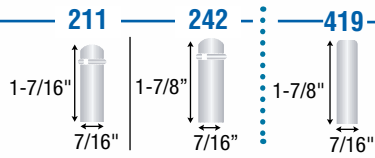

Wheel Diameter (Inches)	Mounting Height (Inches)	Swivel Radius (Inches)	Tread Width (In.)	Wheel Type	Finish Type	Dynamic Load (Pounds)	Free Swivel Model Number	Total Lock Model Number	Fastening Selection ²
3"	H. Kingpin: 4"	2-15/16"	15/16"	MonoTech	Bright Chrome	110	PRS30___BC-MNT33(KK)	PRT30___BC-MNT33(KK)	Hollow Kingpin: 406 Threaded: 507, 605, 637, 748 Grip Neck: 302 Round: 419 Grip Ring: 242, 222, 223, 211 Plate: 140
	Stem: 4-3/16"		13/16"	TPR Grey	Zinc Plated	110	PRS30___ZN-TPR03(GG)	PRT30___ZN-TPR03(GG)	
	Plate: 4-5/16"		13/16"	TPR Black	Black	110	PRS30___BK-TPR03(KK)	PRT30___BK-TPR03(KK)	
			15/16"	Vipor	Bright Chrome	120	PRS30___BC-VPR33(CK)	PRT30___BC-VPR33(CK)	

²To order, include blue fastener code in **Base Model Number**.
 Example: PRS30**507**BC-MNT33(KK)

Threaded Stem

Grip Neck

Grip Ring

Round

Top Plate

Hollow Kingpin

Choice of Bright Chrome, Black or Grey